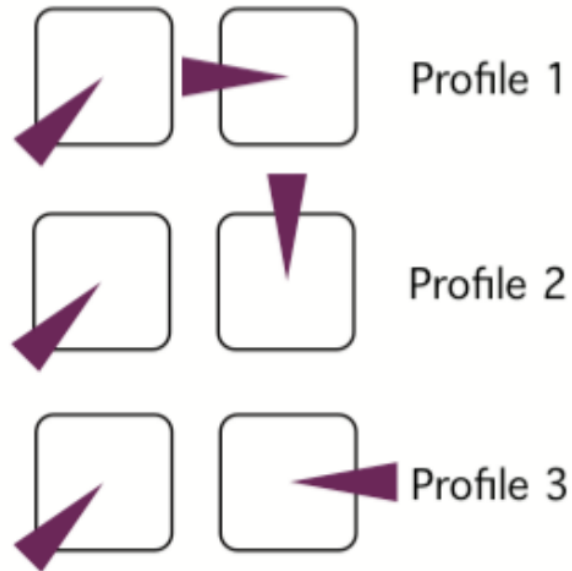

Cleanflight Stick Commands

Arm and Tune

Profiles