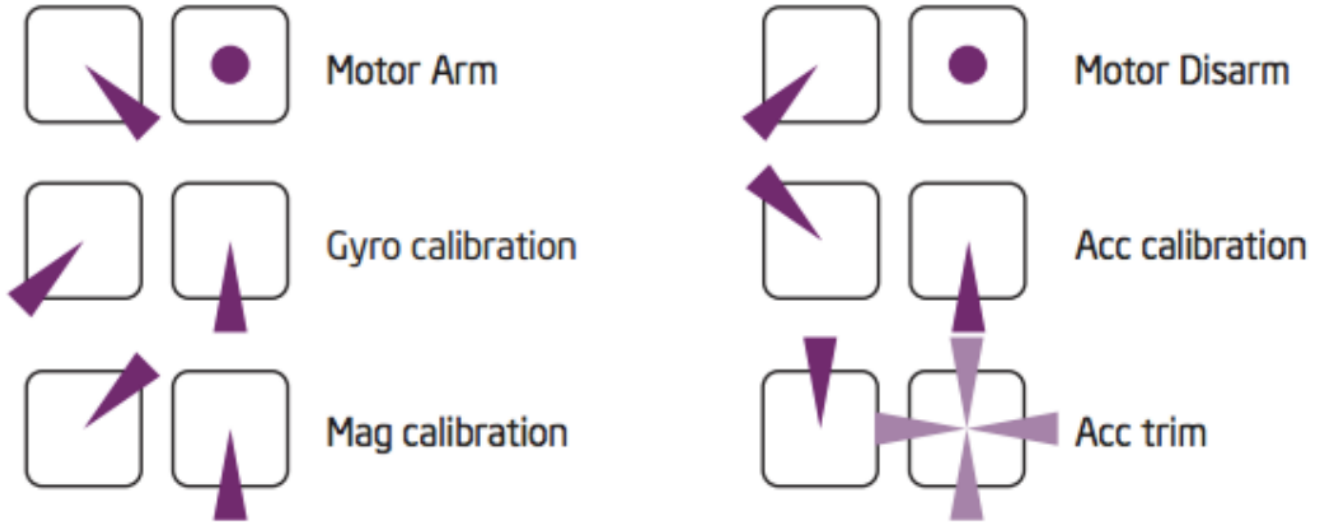

Cleanflight Stick Commands

Arm and Tune

Profiles